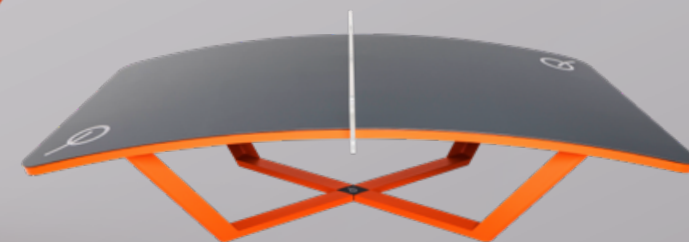

TEQ SMART

- INDOOR / OUTDOOR
- WATERPROOF
- UV PROOF
- FOLDABLE
- MOBILE
- EASY TO MOVE

Available for one-person game
by folding one side of the table.

TEQ LITE

- ④ INDOOR / OUTDOOR
- ④ WATERPROOF
- ④ UV PROOF
- ④ FOLDABLE
- ④ MOBILE
- ④ EASY TO MOVE