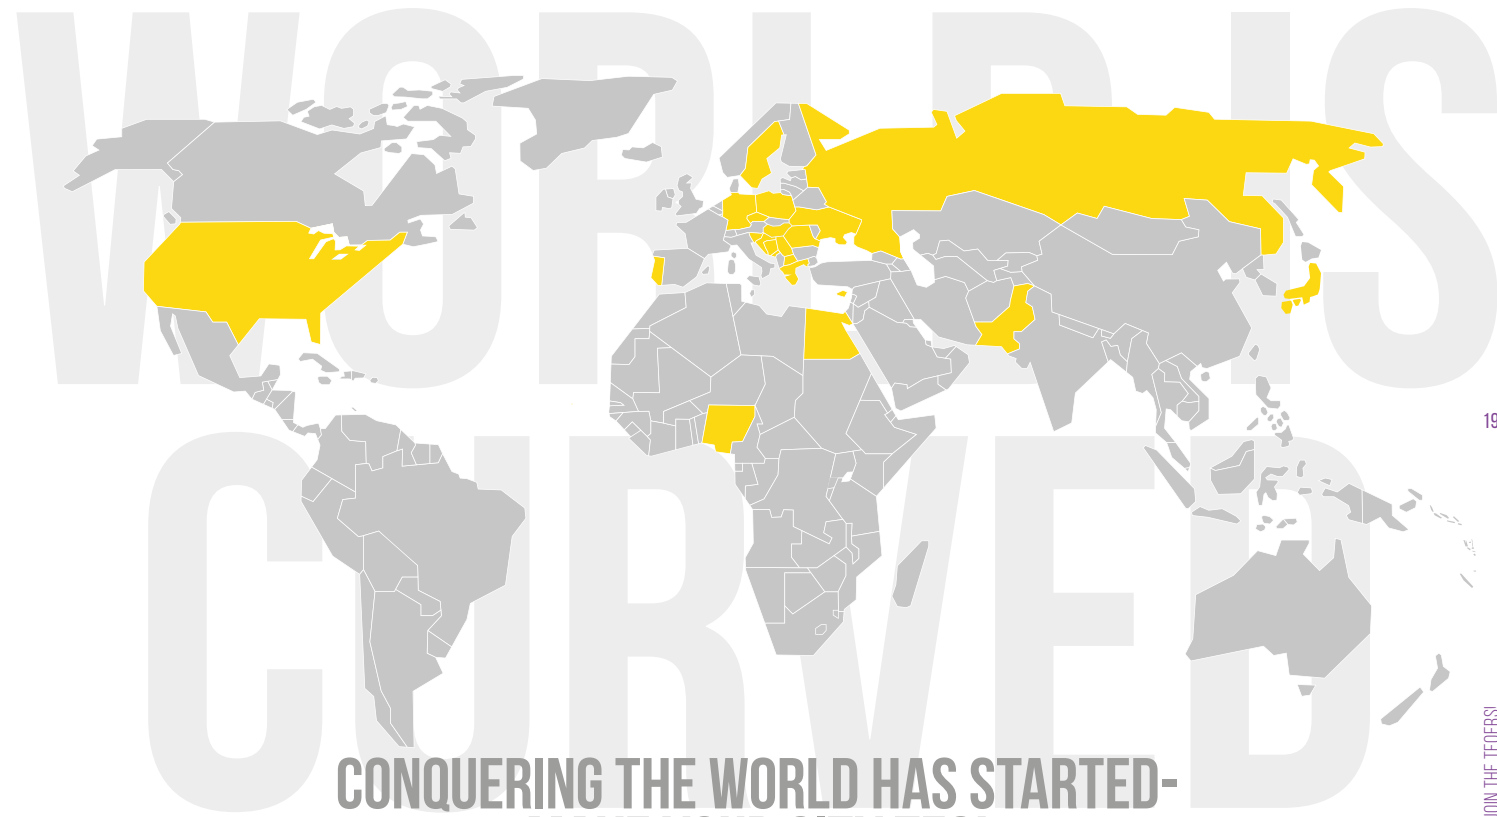

CONQUERING THE WORLD HAS STARTED-
MAKE YOUR CITY TEQ!